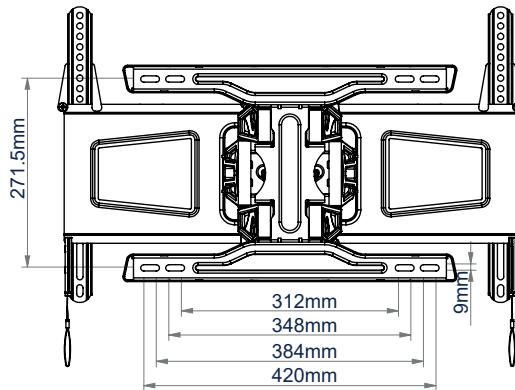

REAR VIEW
FLAT TO WALL

ORDERING INFORMATION

COLOUR	ORDER REF	EAN
Black	BT8225/B	5019318759390
White	BT8225/W	5019318759680

RELATED PRODUCTS

PRODUCT CODE	NAME	DESCRIPTION
BTV914	Universal Soundbar Mount	Fits directly to BT8225 to mount a soundbar above or below the screen
BTV513	Double Arm Wall Mount	Features easy tilt and swivel, ideal for screens up to 55"
BT8226	Double Arm Wall Mount	Features easy tilt and swivel, ideal for screens up to 65"
BT8228	Heavy-Duty Double Arm Wall Mount	Features easy tilt and swivel, ideal for screens up to 120"

SS--BT8225-VZ-060124