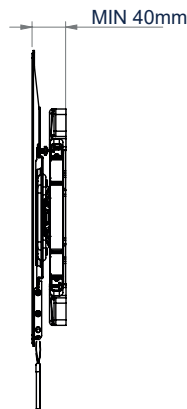

SIDE VIEW
FLAT TO WALL