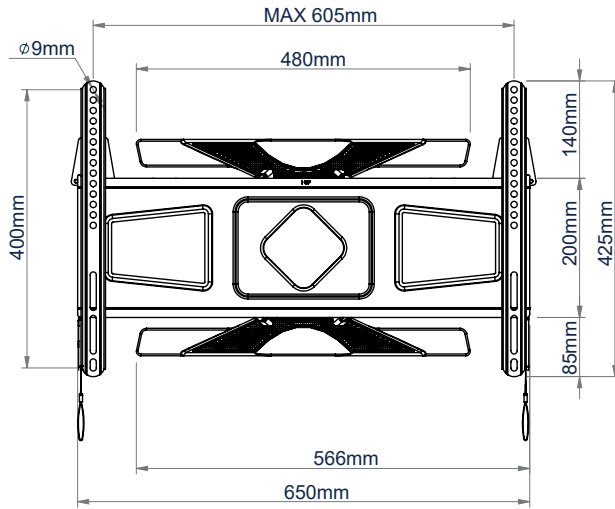

BT8225

FRONT VIEW
FLAT TO WALL