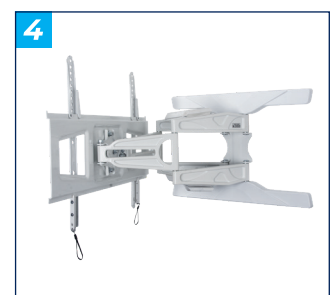

BT8225

ULTRA-SLIM TWIN CANTILEVER-ARM WALL MOUNT WITH TILT & SWIVEL FOR SCREENS UP TO 75"

This ultra-slim twin cantilever-arm wall mount, designed for medium to large screens, features a tilting interface and three swivel points. It allows quick and easy repositioning of screens as required, whether folded flat to the wall at a depth of just 40mm or at maximum extension. Cover plates to hide fixings and integrated cable management help keep this a tidy mounting solution, ideal for commercial applications and home installations.

SPECIFICATIONS

Recommended screen size	up to 75"
Max load	35kg*
VESA® & non-VESA fixings	up to 600 x 400mm
Tilt	+/-15°
Swivel	130°
Extension	Min: 40mm Max: 469mm
Colour options	Black or White

FEATURES

- Universal screen interface suitable for all screens
- 1 Ultra-slim design allows close-to-the-wall installation when folded flat
- Double articulated arms feature three swivel points
- Twin cantilever arm for extended reach - ideal for corner mounting
- Easy tool-less tilt mechanism
- Lateral adjustment of the screen once mounted
- 2 Integrated cable management
- 3 Arms feature padlocked holes to prevent unauthorised removal of screen
- Attractive coverplates to hide fixings
- Includes spirit level for easy wall plate levelling during installation
- Suitable for concrete, brick and 16" stud walls
- Simple 'hook-on' installation
- 4 Also available in white

RECOMMENDED MAX SCREEN	MAX LOAD	MAX VESA	POST INSTALL ALIGNMENT	TILT	SWIVEL	COLOUR OPTIONS	QR CODE
75" 190cm	35kg	600 x 400					

*Max load is reduced to 20kg when tool-less tilt is required

BT8225

FRONT VIEW
FLAT TO WALL