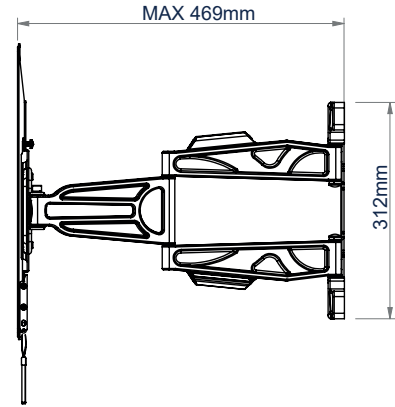

SIDE VIEW
MAXIMUM EXTENSION