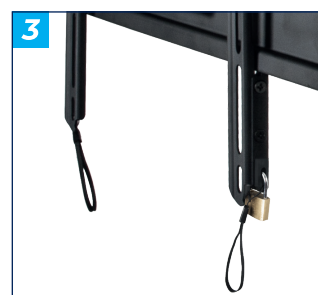

BT8225

ULTRA-SLIM TWIN CANTILEVER-ARM WALL MOUNT WITH TILT & SWIVEL FOR SCREENS UP TO 75"

This ultra-slim twin cantilever-arm wall mount, designed for medium to large screens, features a tilting interface and three swivel points. It allows quick and easy repositioning of screens as required, whether folded flat to the wall at a depth of just 40mm or at maximum extension. Cover plates to hide fixings and integrated cable management help keep this a tidy mounting solution, ideal for commercial applications and home installations.

SPECIFICATIONS

Recommended screen size	up to 75"
Max load	35kg*
VESA® & non-VESA fixings	up to 600 x 400mm
Tilt	+/-15°
Swivel	130°
Extension	Min: 40mm Max: 469mm
Colour options	Black or White

FEATURES

- Universal screen interface suitable for all screens
- 1 Ultra-slim design allows close-to-the-wall installation when folded flat
- Double articulated arms feature three swivel points
- Twin cantilever arm for extended reach - ideal for corner mounting
- Easy tool-less tilt mechanism
- Lateral adjustment of the screen once mounted
- 2 Integrated cable management
- 3 Arms feature padlocked holes to prevent unauthorised removal of screen
- Attractive coverplates to hide fixings
- Includes spirit level for easy wall plate levelling during installation
- Suitable for concrete, brick and 16" stud walls
- Simple 'hook-on' installation
- 4 Also available in white

RECOMMENDED MAX SCREEN	MAX LOAD	MAX VESA	POST INSTALL ALIGNMENT	TILT	SWIVEL	COLOUR OPTIONS	QR CODE
75" 190cm	35kg	600 x 400					

*Max load is reduced to 20kg when tool-less tilt is required

BT8225

FRONT VIEW
FLAT TO WALL