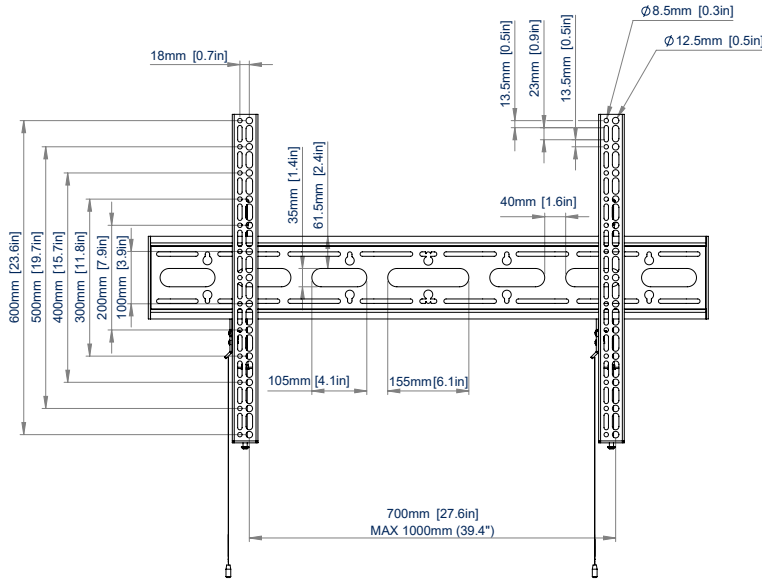

BT9903

FRONT VIEW