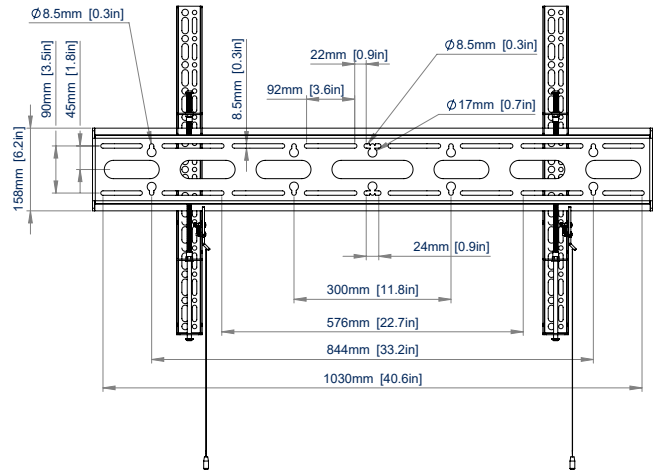

BT9903

REAR VIEW

SIDE VIEW

ORDERING INFORMATION

COLOUR	ORDER REF	EAN
Black	BT9903/B	5019318759079

RELATED PRODUCTS

PRODUCT CODE	NAME	DESCRIPTION
BT7841	Accessory Collar	Accessory Collars allow the user to attach BT9903 to BT7850 Ø50mm Poles
BT7850	Ø50mm Poles	Available in a variety of lengths to create multiple pole-mounted solutions
BT9910	XL Flat Screen Wall Mount with Tilt	Designed for screens up to 100" & features easy tilt adjustment up to +15°
BT8448	XL Flat Screen Ceiling Mount	Designed for screens up to 120" & available in multiple lengths

SS-V2-BT9903-130824