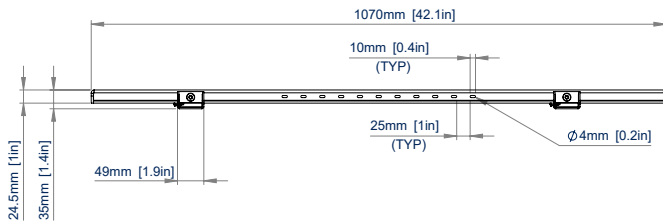

TOP VIEW

SIDE VIEW

ORDERING INFORMATION

COLOUR	ORDER REF	EAN
Black	BT9903/B	5019318759079

RELATED PRODUCTS

PRODUCT CODE	NAME	DESCRIPTION
BT7841	Accessory Collar	Accessory Collars allow the user to attach BT9903 to BT7850 Ø50mm Poles
BT7850	Ø50mm Poles	Available in a variety of lengths to create multiple pole-mounted solutions
BT9910	XL Flat Screen Wall Mount with Tilt	Designed for screens up to 100" & features easy tilt adjustment up to +15°
BT8448	XL Flat Screen Ceiling Mount	Designed for screens up to 120" & available in multiple lengths

SS-V2-BT9903-130824