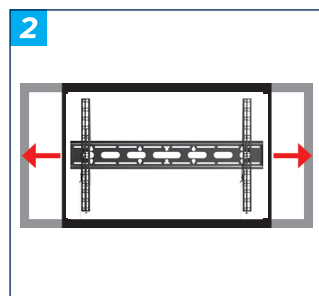

## XL HEAVY DUTY FLAT SCREEN WALL MOUNT FOR SCREENS UP TO 120"

The heavy-duty BT9903 has been designed to securely mount the largest screens on the market, supporting weights of up to 200kg when wall-mounted. Ideal for heavy touchscreens over 65", its universal interface accommodates mounting patterns up to 1000mm x 600mm. The BT9903 has keyhole fixings on the wall plate and a hook-on mounting system, ensuring a straightforward installation process. Additionally, it features height adjustment screws, allowing for easy levelling of the screen post-installation.

### SPECIFICATIONS

Recommended screen size	<b>65" - 120"</b>
Max load	<b>200kg*</b>
VESA® & non-VESA fixings	up to <b>1000 x 600mm</b>
Distance from wall	<b>35mm</b>

### FEATURES

- 1 Low profile design mounts screen just 35mm to the wall
  - 2 Lateral adjustment of screen once mounted
  - 3 Adjustment screws allow screen to be levelled once mounted
  - 4 Compatible with B-Tech's System 2 pole mounting system
- Safety screws included to prevent removal of screen
  - Simple 'hook-on' installation with all mounting hardware included
  - Mounts extra-large screens 65" and over
  - Supplied with cable ties to attach small Media players to the wall bracket
  - Keyhole mounting for an easy install

RECOMMENDED MAX SCREEN	MAX LOAD	MAX VESA	POST INSTALL ALIGNMENT	COLLAR COMPATIBLE	QR CODE
120" 305cm	200kg	1000 x 600	← →		

\*Weight limited to 130kg when ceiling mounted across two poles