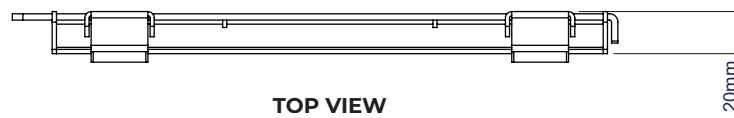

TOP VIEW

ORDERING INFORMATION

COLOUR	ORDER REF	EAN
Black	BTV500/B	5019318440014

RELATED PRODUCTS

PRODUCT CODE	NAME	DESCRIPTION
BTV520	Flat Screen Wall Mount	Ideal for larger screens up to 65"
BTV511	Flat Screen Wall Mount with Tilt	Mounting solution with tilt function, for screens up to 47"
BTV513	Double Arm Flat Screen Wall Mount	Mounting solution with tilt & swivel function, for screens up to 47"
BTV500	Ultra-Slim Flat Screen Wall Mount	Ideal for smaller screens up to 28"

SS-V3-BTV500-060124