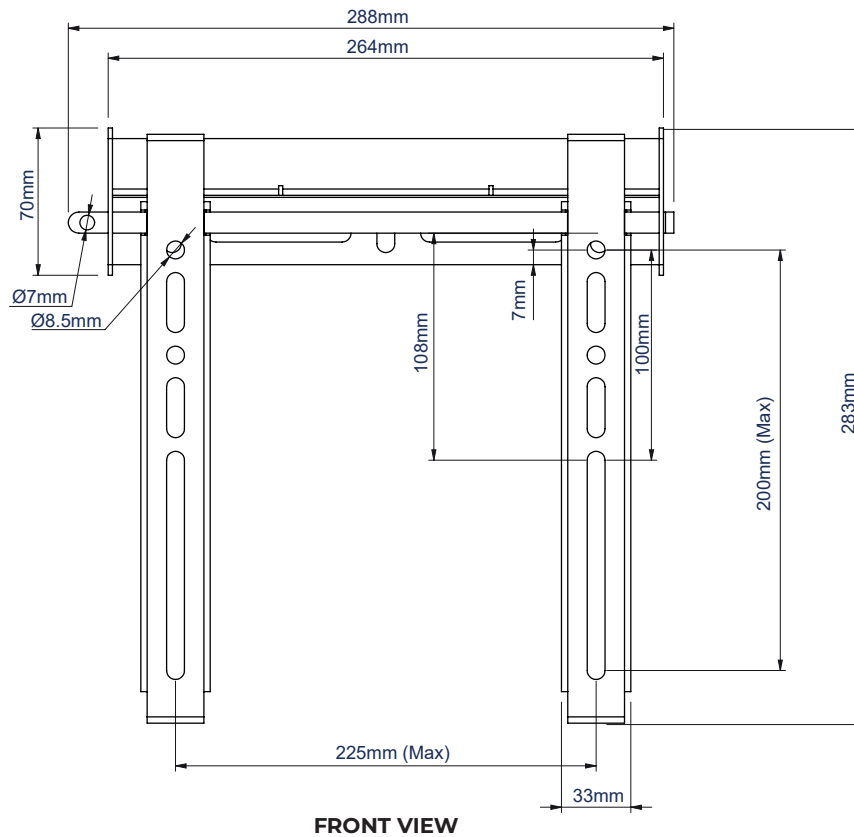

BTV500

FRONT VIEW