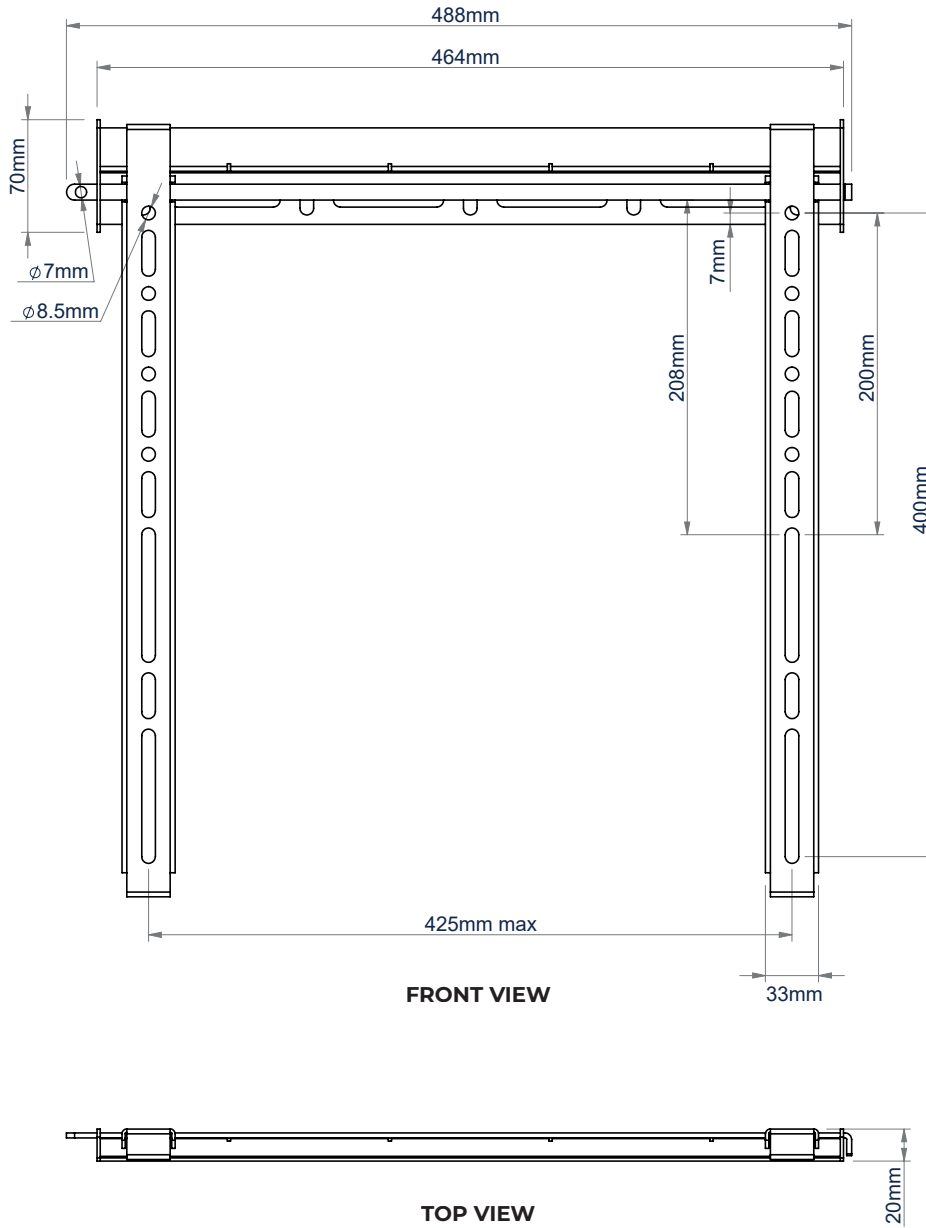

BTV510

ORDERING INFORMATION

COLOUR	ORDER REF	EAN
Black	BTV510/B	5019318440038

RELATED PRODUCTS

PRODUCT CODE	NAME	DESCRIPTION
BTV511	Flat Screen Wall Mount with Tilt	Designed for screens up to 55" & features easy tilt adjustment up to +15°
BT8210	Flat Screen Wall Mount	Ultra-Slim mounting solution designed for screens up to 55"
BTV520	Flat Screen Wall Mount	Low-profile mounting solution designed for screens up to 65"
BTV521	Flat Screen Wall Mount with Tilt	Designed for screens up to 65" & features easy tilt adjustment up to +15°

SS-BTV510-060124