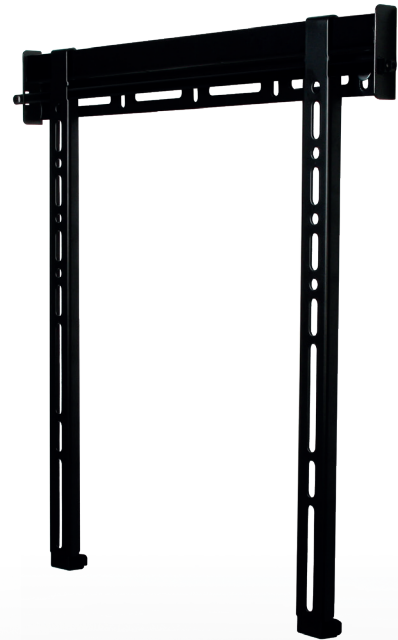

# BTV510

## FLAT SCREEN WALL MOUNT FOR SCREENS UP TO 55"

With its low-profile design, the BTV510 is ideal for home installations. It is suitable for concrete, brick or stud walls up to 16" and features a simple 'hook-on' installation and post-installation screen alignment to make screen mounting as quick and straightforward as possible. The BTV510 also features a security locking bar to help prevent unauthorised removal of the screen. All fixings and mounting hardware are included.

### SPECIFICATIONS

Recommended screen size	<b>55"</b>
Max load	<b>50kg</b>
VESA® & non-VESA fixings	up to <b>425 x 400mm</b>
Distance from wall	<b>20mm</b>

### FEATURES

- 1 Low-profile design for a close-to-the-wall installation
  - 2 Security locking bar to prevent unauthorised screen removal
  - 3 Supplied in retail packaging, ideal for the consumer market
  - 4 All mounting hardware included
- Simple 'hook-on' installation
  - Lateral adjustment of the screen once mounted
  - Suitable for concrete, brick or stud walls up to 16"