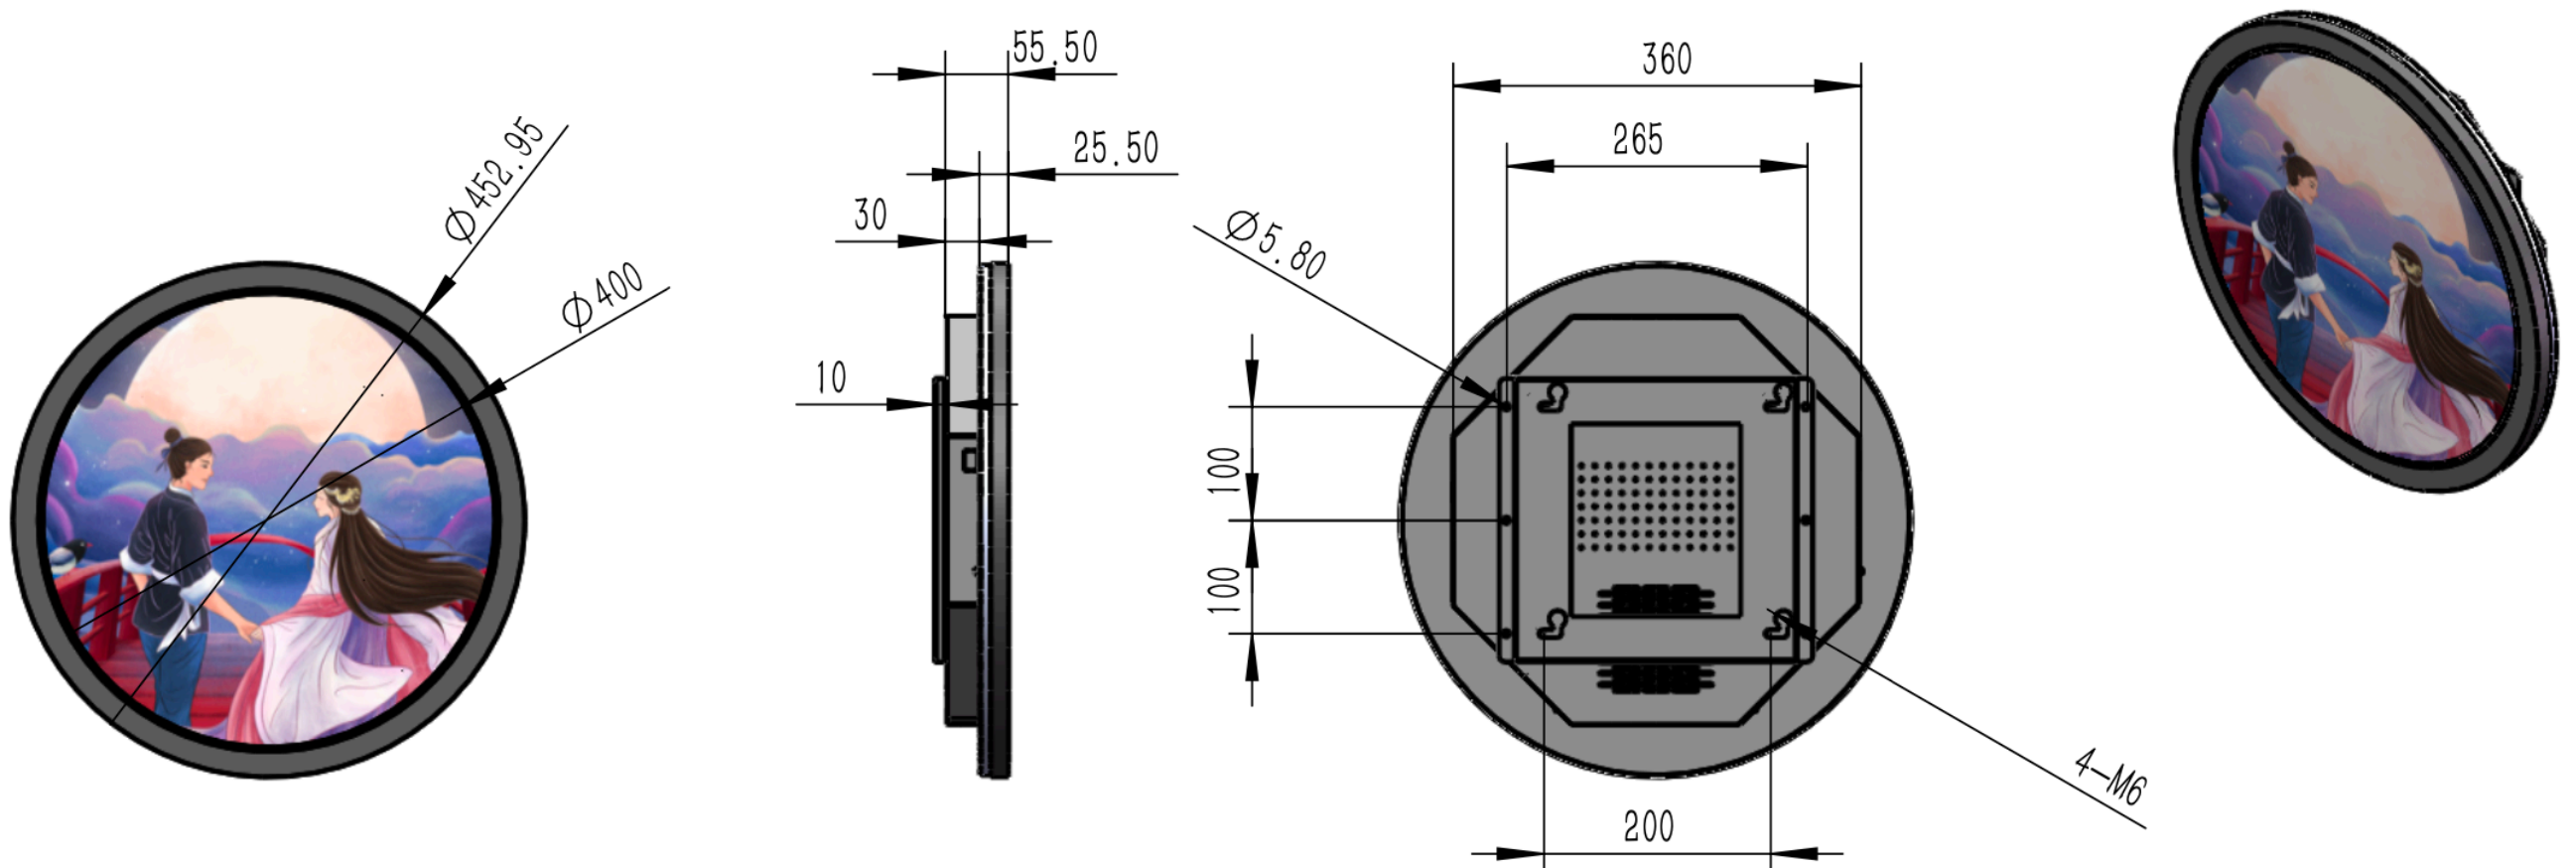

Sureview SVAVL-ID157R 15.7inch Circle Monitor

Highlights

Aspect ratio 1:1

LED Backlight Panel

With HDMI, Android or Windows

700nits-1500nits high brightness

178 degree wide angle view

Drawing(15.7inch)

Sureview SVAVL-ID157R 15.7inch Circle Monitor

Specifications

TFT Panel

Model No.	SVAVL-ID157R
Panel size	15.7inch TFT-LCD
Display area(mm)/mode	400*400
Maximum resolution	960*960
Aspect ratio	1:1
Display color	16.7M
Brightness (nits)	700nits
Contrast	1000:1
Visual angle	178°/178°
Response time	6ms
Life(hrs)	>60,000(hrs)
Touch(optional)	PCAP
Interface	HDMI input

Operating system (optional)

System	Android 11.0
RAM	2G/4G
ROM	16G/32G
Interface	RJ-45, USB

Appearance

Color/appearance	Black, white, customized RAL
Monitor dimension (mm)	452.95*452.95*55.5
Case	Metal
Installation	Wall-mounted
Weight	5.44kg