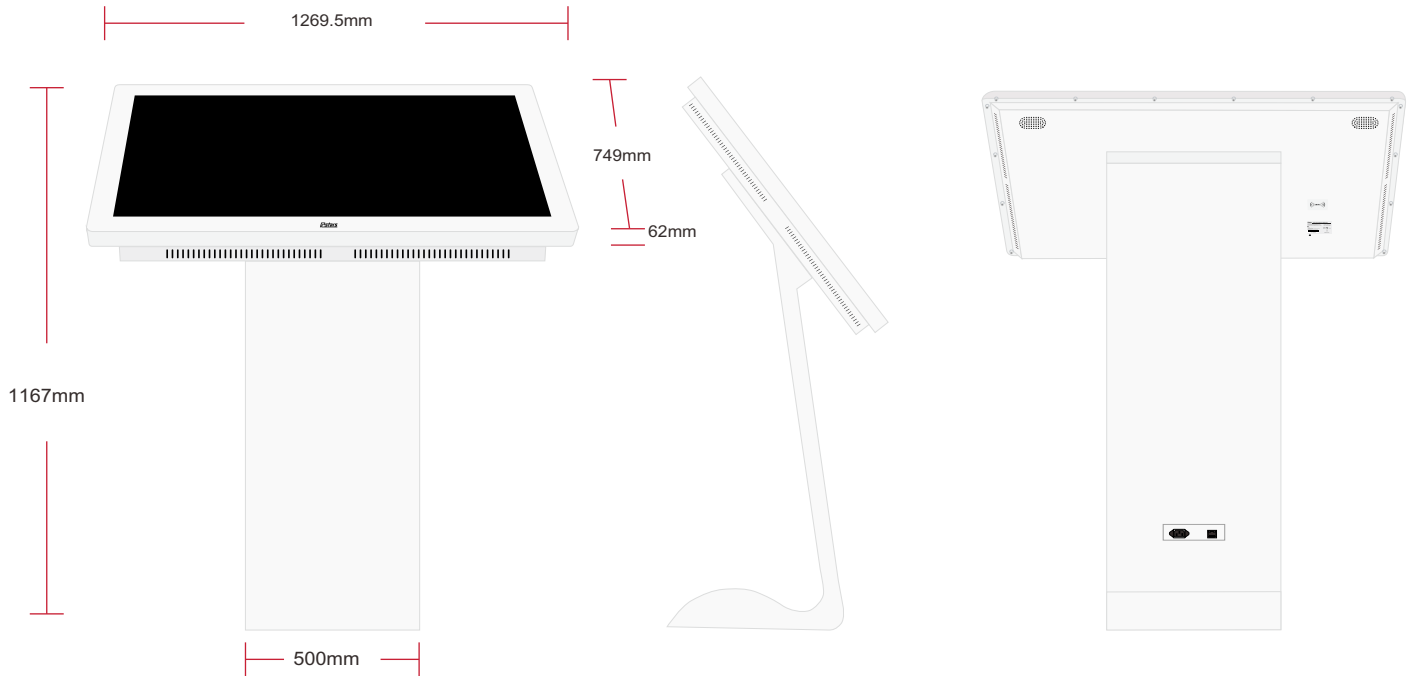

Designed for:

- POS
- Hotel
- Self-service Terminal
- Public Information Display
- Hospitality
- In-vehicles And Transportation

SVRCS-550CZAZ

Specifications

PANEL	Panel Model	55inch TFT LED	HDMI DISPLAY	Output Mode	HDMI 480P		
	Max Resolution	1920x1080			HDMI 576P		
	Aspect Ratio	16:09			HDMI 720P 50Hz		
	Pixel Pitch	0.63x0.63			HDMI 720P 60Hz		
	Viewing Angle	89/89/89/89			HDMI 1080I 50Hz		
	Contrast Ratio	1400:1			HDMI 1080I 60Hz		
	Brightness	500cd/m ²			HDMI 1080P 24Hz		
	Response Time	6ms			HDMI 1080P 50Hz		
	Display Area (mm)	1209.6x680.4mm			HDMI 1080P 60Hz		
	Panel Size(mm)	1244.6x720.9mm					
Screen Weight	17.5Kg						
Lamp Type	WLED						
INTERNAL MEDIA PLAYER	CPU	RK3399, Dual-core Cortex-A72, 1.8GHz	ON-SCREEN DISPLAY LANGUAGES	English, French, German, Italian, Polish, Russian, Simplified Chinese, Spanish, Turkish, Arabic, Japanese, Traditional Chinese etc.			
	GPU	ARM Mali-T864					
	RAM	2/4 GB DDR3		DISPLAY MODE	Landscape		
	ROM	8/16/32 GB Flash					
	OS	Android 8.1/9.0/11					
CONNECTOR	USB 2.0	X2	POWER	Mains Power Consumption	AC 100-240V, 50-60 Hz		
	HDMI (Output)	X1			94 W		
	SD	X1		SOUND	Built-in Speakers	2 x 10W	
	Rj45	X1					
	4G SIM (Optional)	X1					
CONNECTIVITY	LAN	RJ45 Port, 10/100M Ethernet	DIMENSION & WEIGHT	Machine Size	1269.5x62x749mm		
	WiFi	Built-in WiFi 802.11a/b/g/n/ac			Machine Weight	60KG / 40.2KG(stand base)	
	4G (Optional)	LTE				Carton Size	1370x160x855mm
FILE SUPPORT	Video	H.264, MKV, WMV9, MPEG 1/2/4, HD Divx, Xvid, RM/RMVB;	Carton Weight	640x540x1065mm(stand base)			
		BMP/PNG/GIF/JPEG		65KG / 43.2KG(stand base)			
	Image	MP3,WMA,WAV,EAAC+, MP2 dec, Vorbis (Ogg), AC3, FLAC, APE, BSAC		Wooden Case Size	1400x180x885mm		
		MP3,WMA,WAV,EAAC+, MP2 dec, Vorbis (Ogg), AC3, FLAC, APE, BSAC			670x570x1095mm(stand base)		
	Audio	MP3,WMA,WAV,EAAC+, MP2 dec, Vorbis (Ogg), AC3, FLAC, APE, BSAC		Wooden Case Weight	90KG / 63.4KG(stand base)		
Scrolling text	txt						
			OTHER	Regulatory Approvals	CE, FCC, ROHS		
			Warranty	2 years warranty			
			ACCESSORIES	Included	Remote Control, Power supply, User manual, Keys, Tools and Screws		