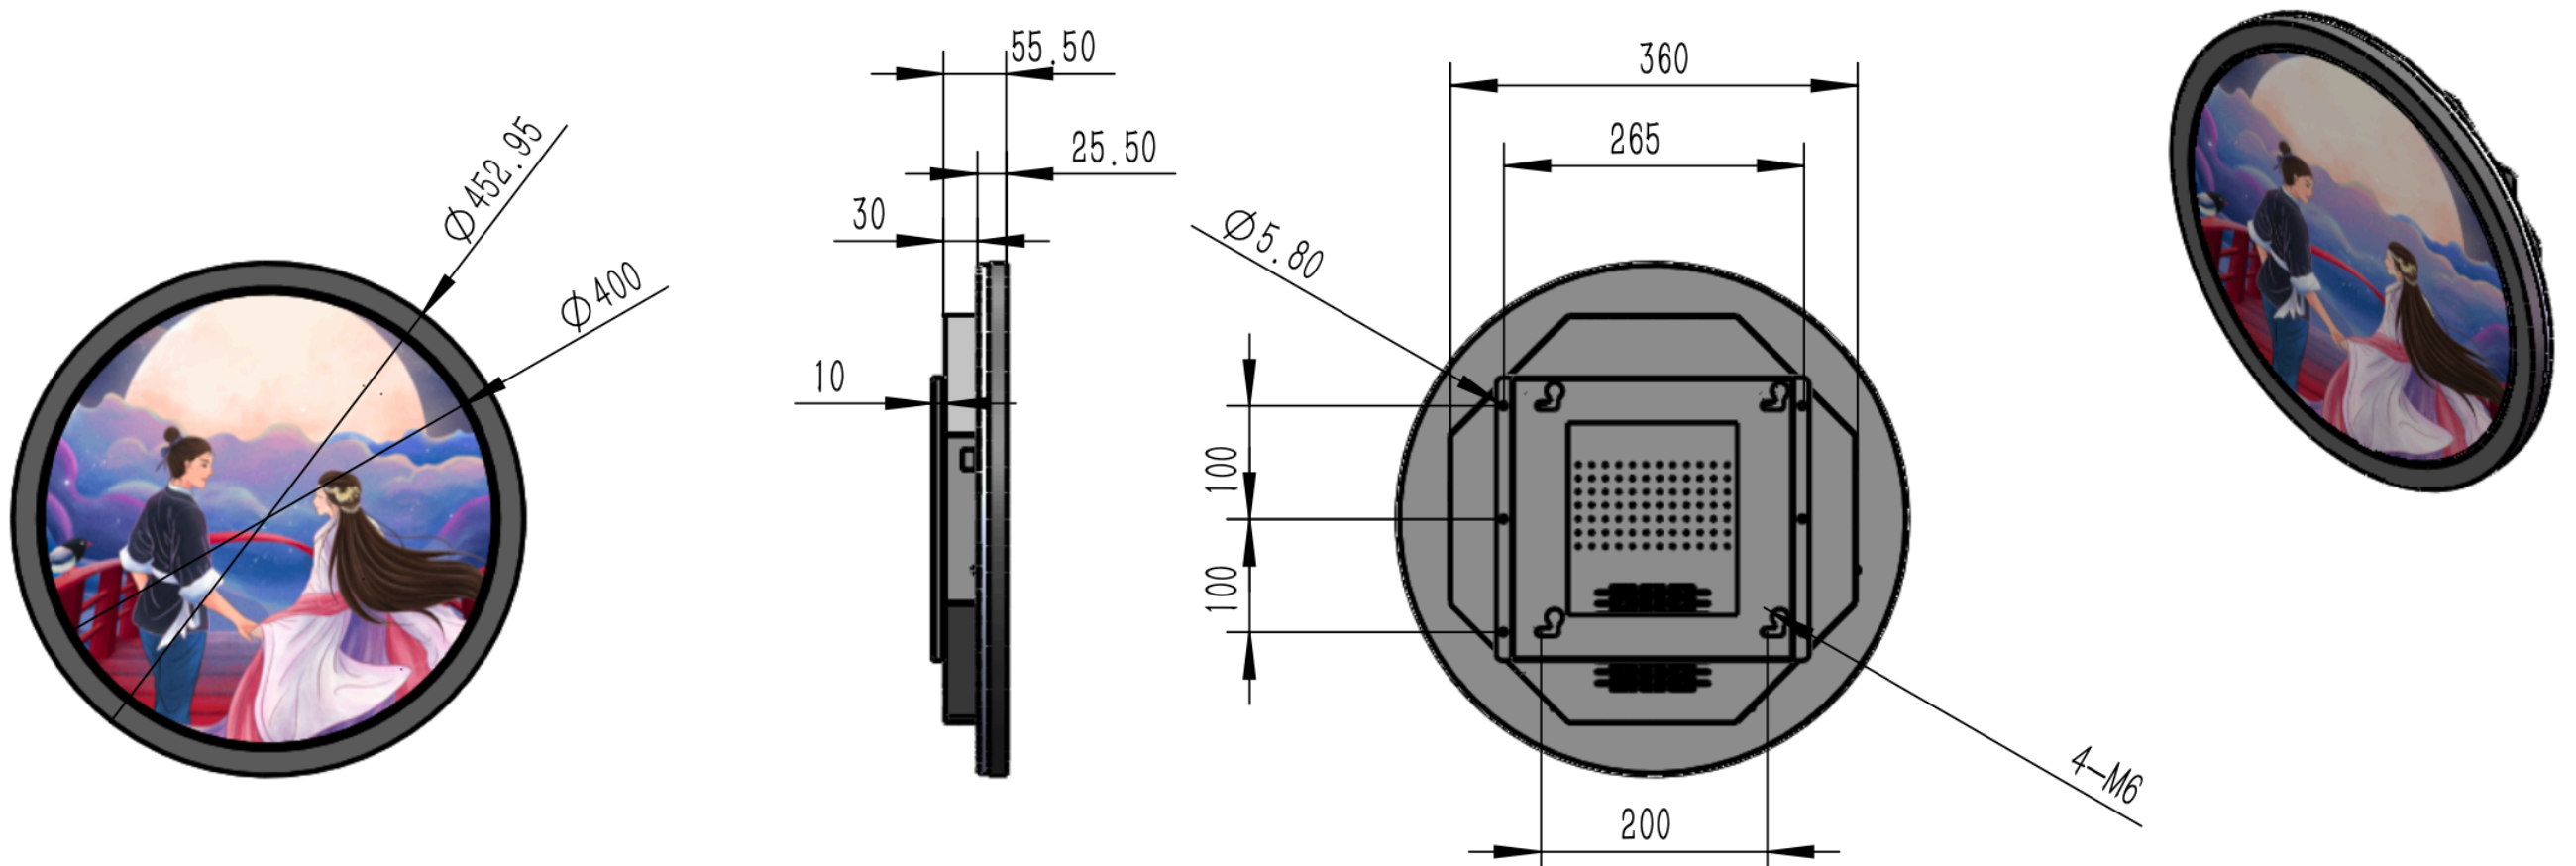

Sureview SVAVL-ID157R 15.7inch Circle Monitor

**Highlights**

Aspect ratio 1:1

LED Backlight Panel

With HDMI, Android or Windows

700nits-1500nits high brightness

178 degree wide angle view

**Drawing(15.7inch)**

# Sureview SVAVL-ID157R 15.7inch Circle Monitor

### TFT Panel

Model No.	SVAVL-ID157R
Panel size	15.7inch TFT-LCD
Display area(mm)/mode	400*400
Maximum resolution	960*960
Aspect ratio	1:1
Display color	16.7M
Brightness (nits)	700nits
Contrast	1000:1
Visual angle	178°/178°
Response time	6ms
Life(hrs)	>60,000(hrs)
Touch(optional)	PCAP
Interface	HDMI input

### Appearance

Color/appearance	Black, white, customized RAL
Monitor dimension (mm)	452.95*452.95*55.5
Case	Metal
Installation	Wall-mounted
Weight	5.44kg