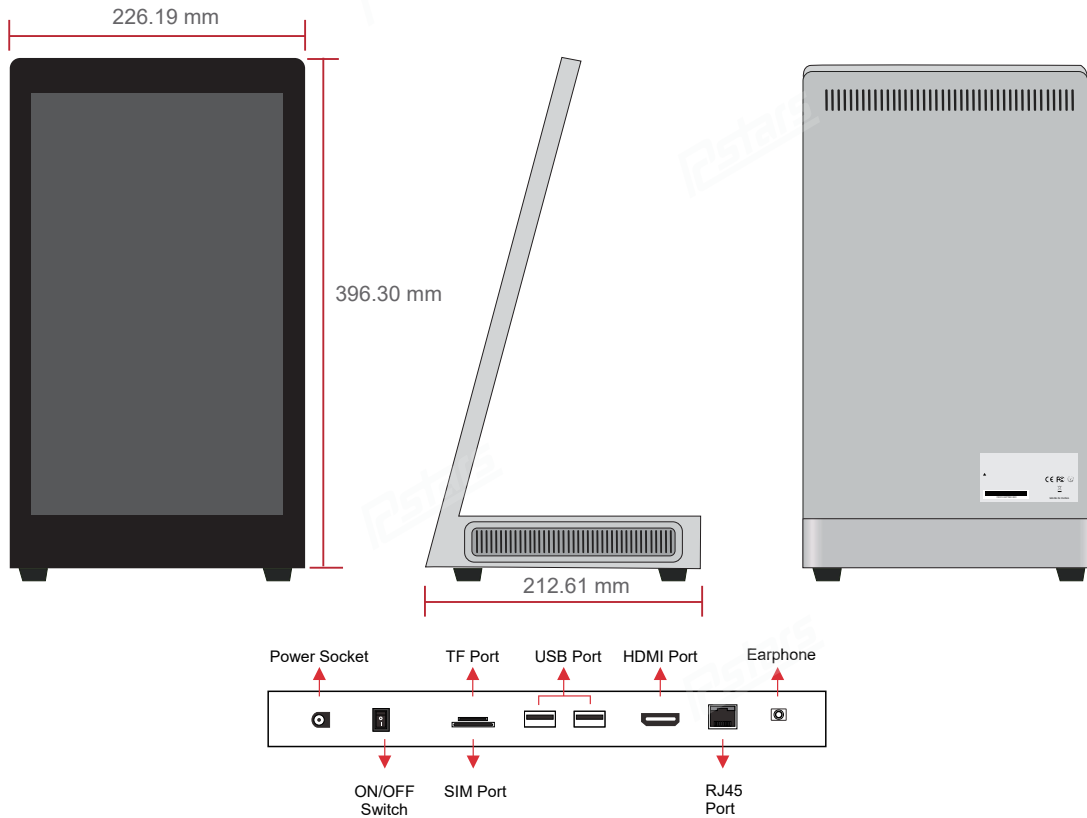

## Specifications

PANEL	Panel Model	15.6 inch TFT LED	HDMI DISPLAY	Output Mode	HDMI 480P	HDMI 1080I 60 Hz		
	Max Resolution	1920×1080		HDMI 576P	HDMI 1080P 24 Hz			
	Aspect Ratio	16:09		HDMI 720P 50 Hz	HDMI 1080P 50 Hz			
	Pixel Pitch	0.17925×0.17925		HDMI 720P 60 Hz	HDMI 1080P 60 Hz			
	Viewing Angle	85/85/85/85		HDMI 1080I 50 Hz				
	Contrast Ratio	800:1						
	Brightness	500 cd/m <sup>2</sup>						
	Response Time	30 ms						
	Display Area	344.16×193.59 mm						
	Panel Size	359.5×223.8×3.2 mm						
Screen Weight	380 g							
Lamp Type	WLED							
INTERNAL MEDIA PLAYER	CPU	Dual-core Cortex-A72 Up to 1.8 GHz and Quad-core Cortex-A53 Up to 1.4 GHz	ON-SCREEN DISPLAY LANGUAGES				English, French, German, Italian, Polish, Russian, Simplified Chinese, Spanish, Turkish, Arabic, Japanese, Traditional Chinese etc.	
	GPU	ARM Mali-T860	DISPLAY MODE				Portrait & Landscape	
	RAM	LP DDR4 4GB (MAX, default 4GB)	POWER	Mains Power Consumption	DC 12 V, 50-60 Hz	18 W		
	ROM	16G/32G/64GB (default 32G)		SOUND	Built-in Speakers	2×5 W		
	OS	Android 11	DIMENSION & WEIGHT				Machine Size 410×221.61×212.61 mm Machine Weight 2.5 kg Carton Size 500×370×310 mm Carton Weight 10 kg	
CONNECTOR	USB 2.0	×1	OTHER	Regulatory Approvals	CE, FCC, ROHS			
	USB 3.0	×1		Warranty	1 year warranty			
	HDMI 2.0 (output)	×1		ACCESSORIES				Included Remote Control, Power supply, User manual, Keys, Screws
	RJ45	×1						
	TF Card	×1						
SIM Card (optional)	×1							
CONNECTIVITY	LAN	100/1000M						
	WiFi	Built-in Wi-Fi 802.11 B/G/N/AC						
	4G (Optional)	LTE						
FILE SUPPORT	Video	H.264, MKV, WMV9, MPEG 1/2/4, HD Divx, Xvid, RM/RMVB;						
	Image	BMP/PNG/JPEG						
	Audio	Mp3, WMA, WAV, APE, FLAC, AAC, OGG, M4A, 3GPP						
	Scrolling Text	txt						