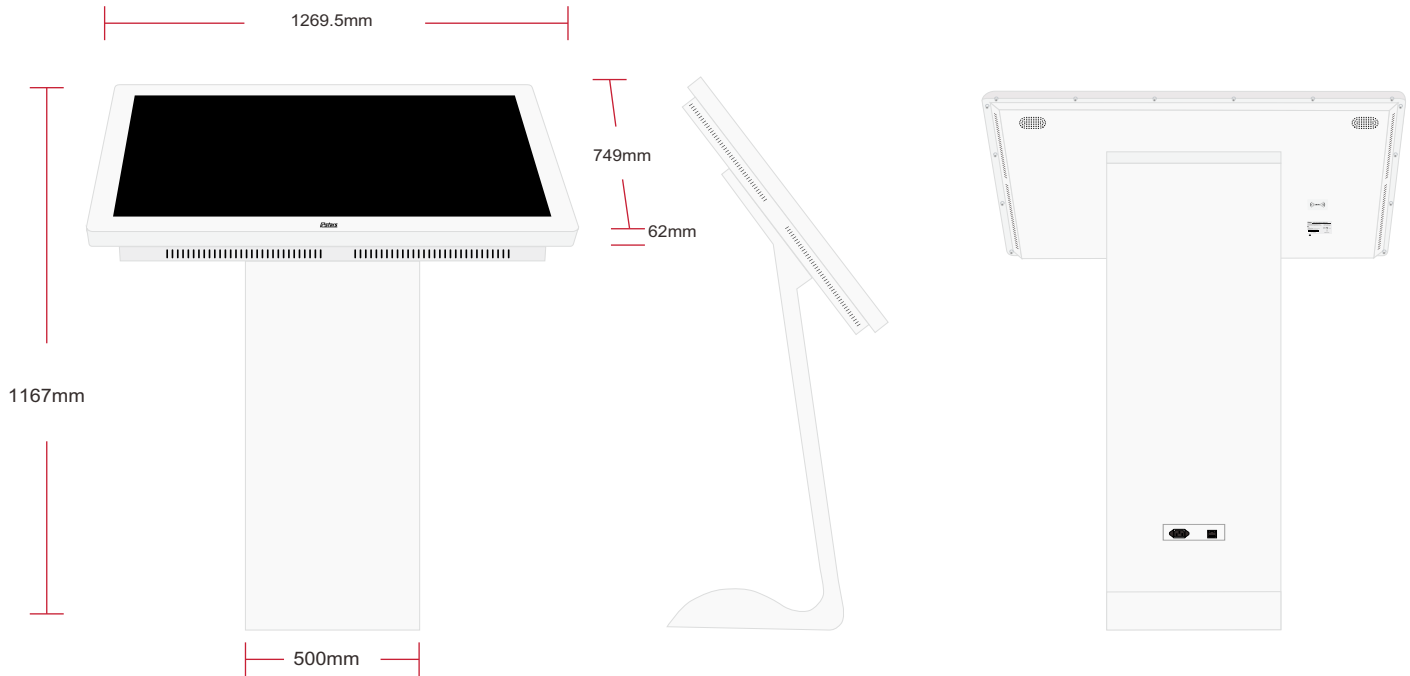

Designed for:

- POS
- Hotel
- Self-service Terminal
- Public Information Display
- Hospitality
- In-vehicles And Transportation

SVRCS-550CZAZ

Specifications

PANEL	Panel Model	55inch TFT LED	HDMI DISPLAY	Output Mode	HDMI 480P		
	Max Resolution	1920x1080			HDMI 576P		
	Aspect Ratio	16:09			HDMI 720P 50Hz		
	Pixel Pitch	0.63x0.63			HDMI 720P 60Hz		
	Viewing Angle	89/89/89/89			HDMI 1080I 50Hz		
	Contrast Ratio	1400:1			HDMI 1080I 60Hz		
	Brightness	500cd/m ²			HDMI 1080P 24Hz		
	Response Time	6ms			HDMI 1080P 50Hz		
	Display Area (mm)	1209.6x680.4mm			HDMI 1080P 60Hz		
	Panel Size(mm)	1244.6x720.9mm					
Screen Weight	17.5Kg						
Lamp Type	WLED						
INTERNAL MEDIA PLAYER	CPU	RK3399, Dual-core Cortex-A72, 1.8GHz	ON-SCREEN DISPLAY LANGUAGES	English, French, German, Italian, Polish, Russian, Simplified Chinese, Spanish, Turkish, Arabic, Japanese, Traditional Chinese etc.			
	GPU	ARM Mali-T864					
	RAM	2/4 GB DDR3		DISPLAY MODE	Landscape		
	ROM	8/16/32 GB Flash					
	OS	Android 8.1/9.0/11					
CONNECTOR	USB 2.0	X2	POWER	Mains Power Consumption	AC 100-240V, 50-60 Hz		
	HDMI (Output)	X1			94 W		
	SD	X1		SOUND	Built-in Speakers	2 x 10W	
	Rj45	X1					
	4G SIM (Optional)	X1					
CONNECTIVITY	LAN	RJ45 Port, 10/100M Ethernet	DIMENSION & WEIGHT	Machine Size	1269.5x62x749mm		
	WiFi	Built-in WiFi 802.11a/b/g/n/ac			Machine Weight	60KG / 40.2KG(stand base)	
	4G (Optional)	LTE				Carton Size	1370x160x855mm
FILE SUPPORT	Video	H.264, MKV, WMV9, MPEG 1/2/4, HD Divx, Xvid, RM/RMVB;	Carton Weight	640x540x1065mm(stand base)			
		BMP/PNG/GIF/JPEG		65KG / 43.2KG(stand base)			
	Image	MP3,WMA,WAV,EAAC+, MP2 dec, Vorbis (Ogg), AC3, FLAC, APE, BSAC	Wooden Case Size	1400x180x885mm			
		Scrolling text		txt	670x570x1095mm(stand base)		
			Wooden Case Weight	90KG / 63.4KG(stand base)			
		OTHER	Regulatory Approvals	CE, FCC, ROHS			
		Warranty	2 years warranty				
		ACCESSORIES	Included	Remote Control, Power supply, User manual, Keys, Tools and Screws			