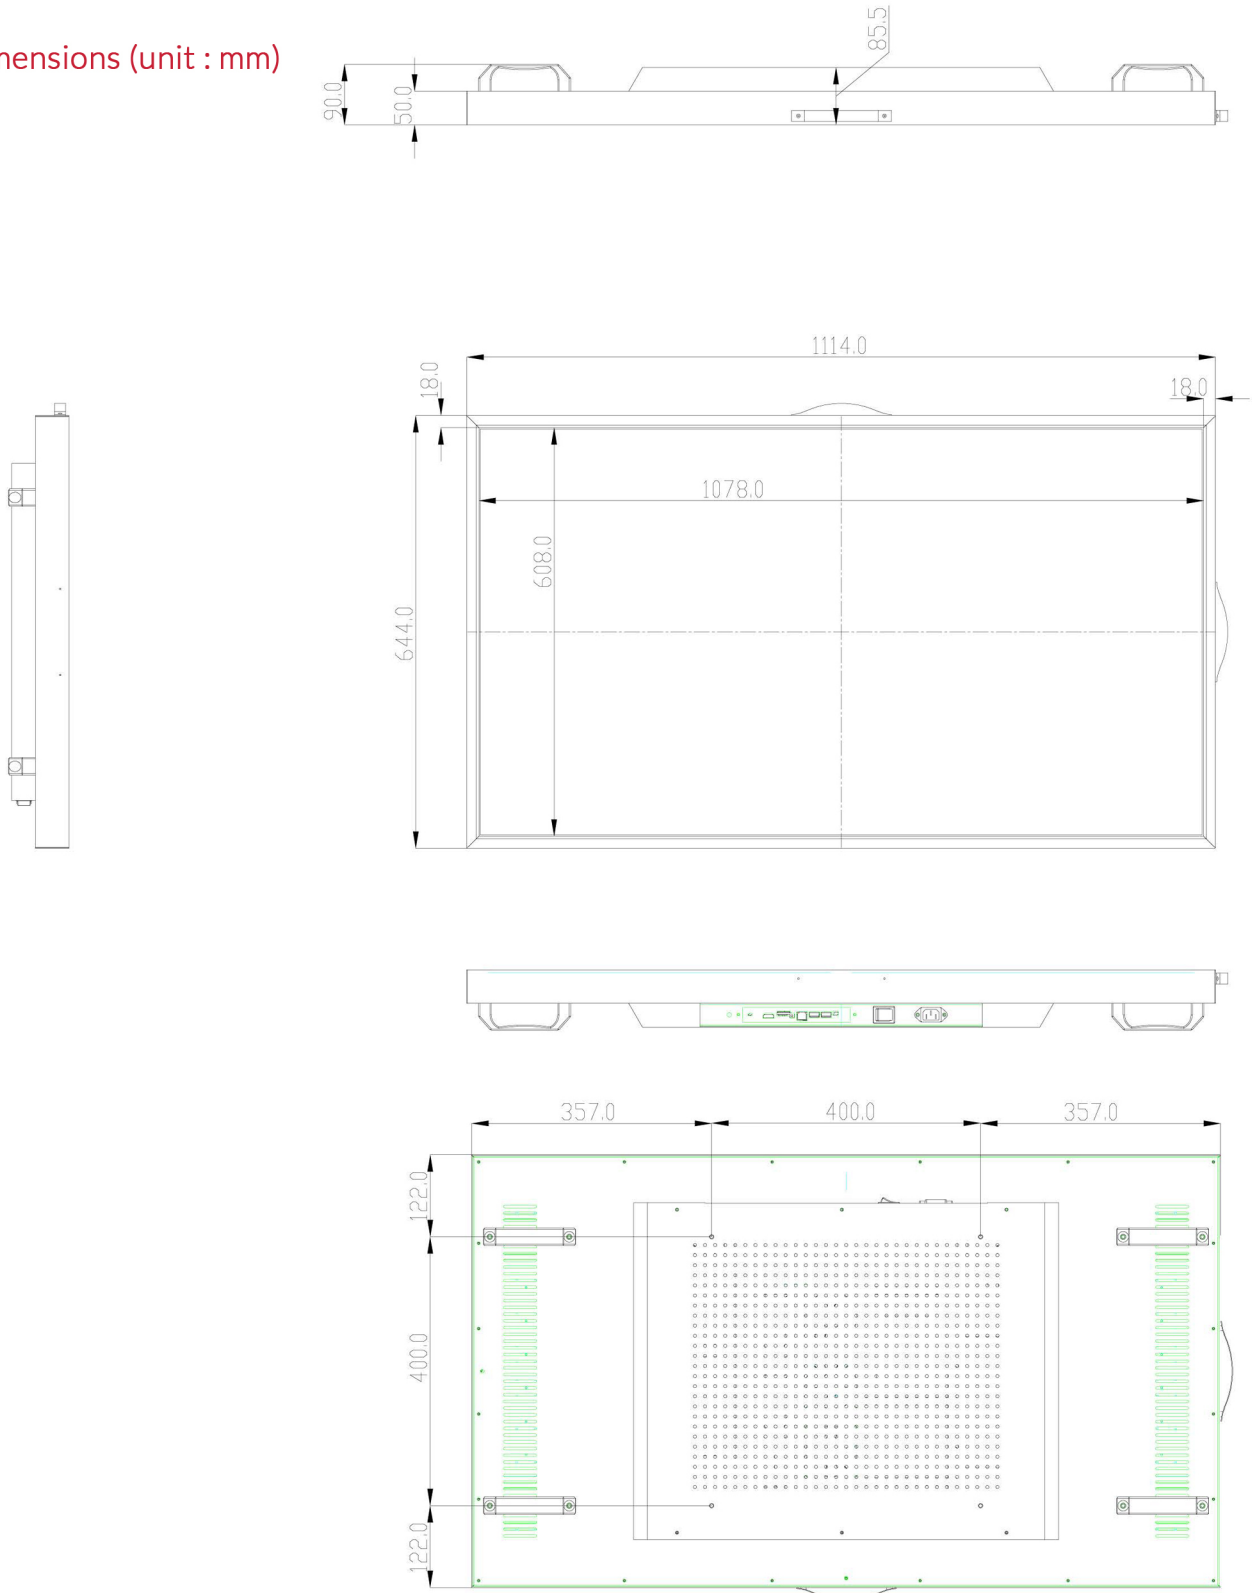

With low power consumption and silent fans for minimal noise, it offers exceptional energy efficiency.

Key Features

- 49" Display
- Ultra - High Brightness
1500- 5000cd/m2
- Standard Brightness
2500 cd/m2
- 1920 x 1080 (FHD)
- Panel Size
1114 x 644 x 85.5mm
- 24/7 Commercial Grade
- External Light Sensor
- Landscape or Portrait Orientation

SVFSD490

PANEL

Screen Size	49"
Panel Technology	IPS
Aspect Ratio	16:9
Native Resolution	1,920 x 1,080 (FHD)
Brightness	2,500cd/m ² (Typ.), Customized 1500~5000cd/m ²
Contrast Ratio	1,000:1
Dynamic CR	500,000:1
Viewing Angle (H x V)	178 x 178
Surface Treatment	N/A
Orientation	Landscape & Portrait

SOFTWARE

Operating System

Android 11.0

Dimensions (unit : mm)

SUREVIEW