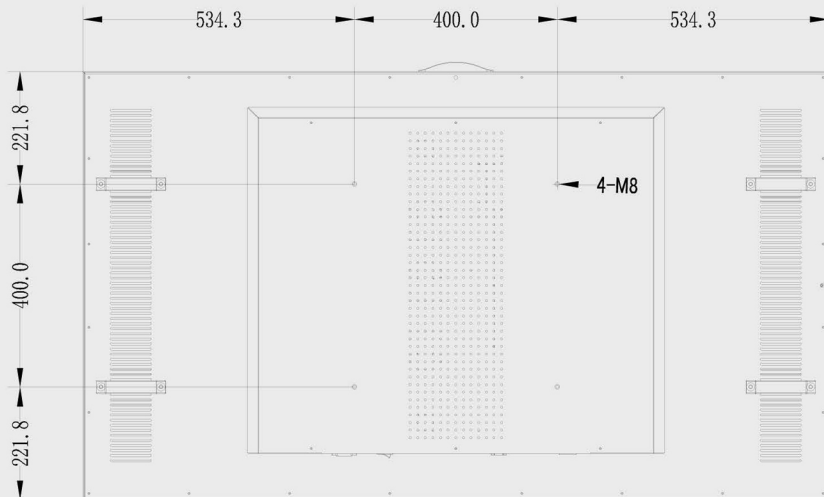

SVFSD650

PANEL

Screen Size	65" (64.53" measured diagonally)
Panel Technology	IPS, RGBW
Aspect Ratio	16:9
Native Resolution	3840 x 2160 (UHD)
Brightness	2,500cd/m ² (Typ.), Customized 1500~5000cd/m ²
Contrast Ratio	1,100:1
Dynamic CR	500,000:1
Viewing Angle (H x V)	178 x 178
Surface Treatment	N/A
Orientation	Landscape & Portrait

Android Board

Huidu 3568s Android Board

CPU

RK3568, Quad-Core, Up to 2.0 Ghz

Internal Storage

Standard 2GB, Optional 4GB

Memory

EMMC FLASH 16GB

SOFTWARE

Operating System

Android 11.0

Dimensions (unit : mm)

SUREVIEW