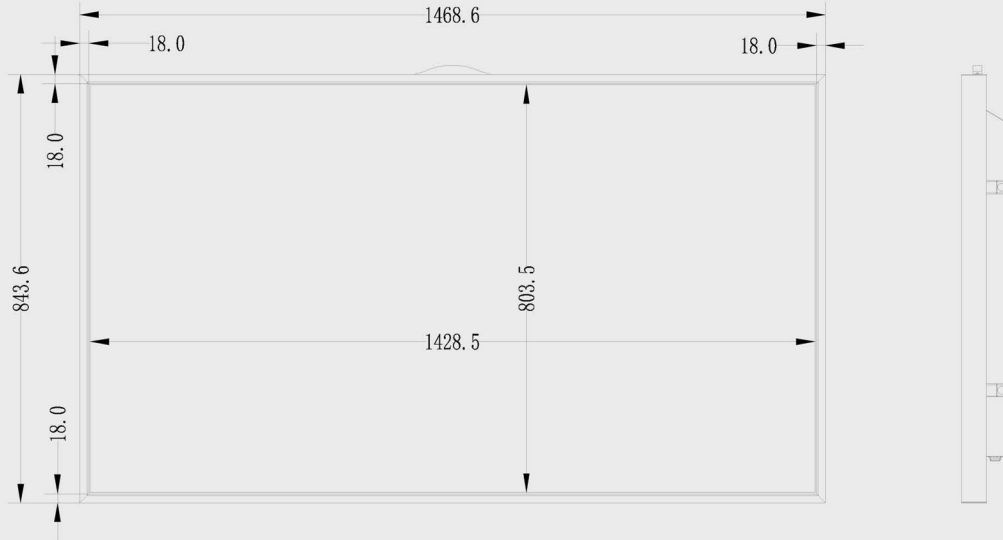

SVFSD650

PANEL

Screen Size	65" (64.53" measured diagonally)
Panel Technology	IPS, RGBW
Aspect Ratio	16:9
Native Resolution	3840 x 2160 (UHD)
Brightness	2,500cd/m ² (Typ.), Customized 1500~5000cd/m ²
Contrast Ratio	1,100:1
Dynamic CR	500,000:1
Viewing Angle (H x V)	178 x 178
Surface Treatment	N/A
Orientation	Landscape & Portrait

SOFTWARE

Operating System

Android 11.0

Dimensions (unit : mm)

SUREVIEW