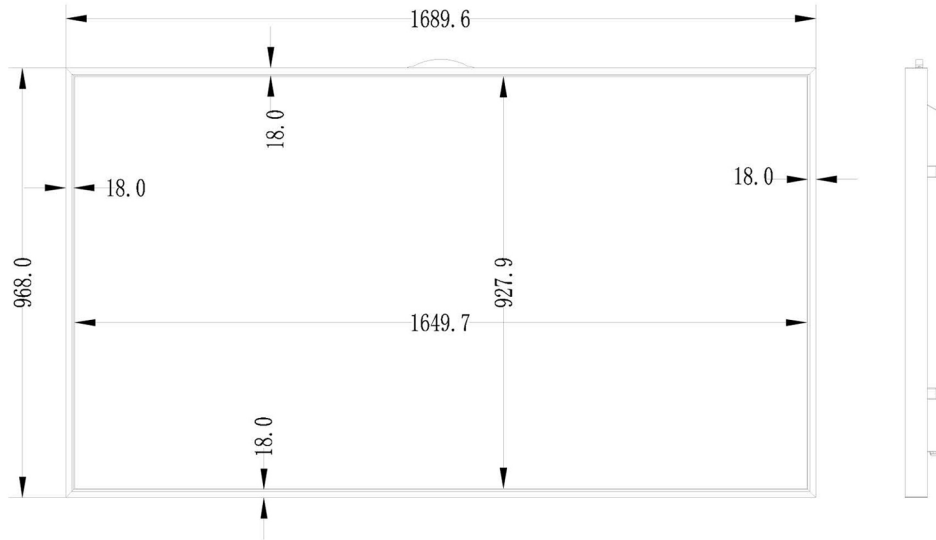

SVFSD750

PANEL

Screen Size	75" (74.52" measured diagonally)
Panel Technology	IPS, M+ (WRGB)
Aspect Ratio	16:9
Native Resolution	3840 x 2160 (UHD)
Brightness	2,500cd/m ² (Typ.), Customized 1500~5000cd/m ²
Contrast Ratio	1,000:1
Dynamic CR	500,000:1
Viewing Angle (H x V)	178 x 178
Surface Treatment	N/A
Orientation	Landscape & Portrait

Android Board

Huidu 3568s Android Board

CPU

RK3568, Quad-Core, Up to 2.0 Ghz

Internal Storage

Standard 2GB, Optional 4GB

Memory

EMMC FLASH 16GB

SOFTWARE

Operating System

Android 11.0

Dimensions (unit : mm)

SUREVIEW