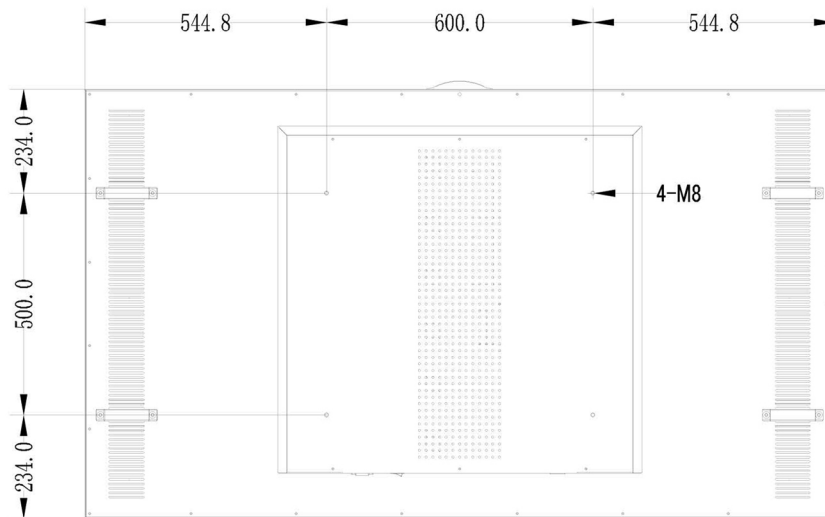

SVFSD750

PANEL

Screen Size	75" (74.52" measured diagonally)
Panel Technology	IPS, M+ (WRGB)
Aspect Ratio	16:9
Native Resolution	3840 x 2160 (UHD)
Brightness	2,500cd/m ² (Typ.), Customized 1500~5000cd/m ²
Contrast Ratio	1,000:1
Dynamic CR	500,000:1
Viewing Angle (H x V)	178 x 178
Surface Treatment	N/A
Orientation	Landscape & Portrait

Android Board

Huidu 3568s Android Board

CPU

RK3568, Quad-Core, Up to 2.0 Ghz

Internal Storage

Standard 2GB, Optional 4GB

Memory

EMMC FLASH 16GB

SOFTWARE

Operating System

Android 11.0

Dimensions (unit : mm)

SUREVIEW