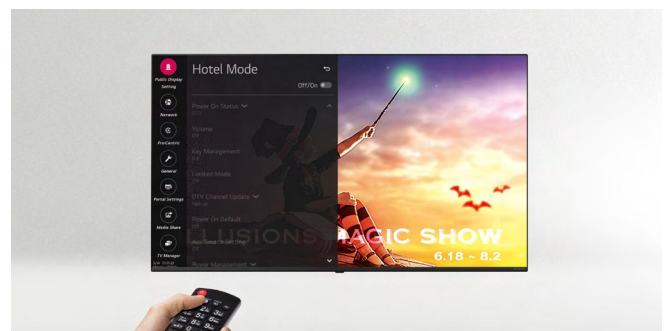

Hotel Mode (Public Display Mode)

From channel selection to volume level, you can control the TV settings in business areas. Hotel Mode also enables you to restore default settings, as required, on the TVs.