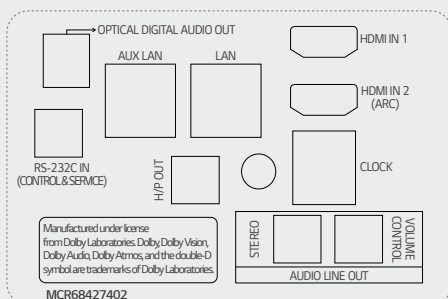

* All images are for illustrative purposes only.

CONNECTIVITY

UR762H0ZC

75"

Rear

Side

UR762H9ZC

75"

Rear

Side

65" / 55" / 50" / 43"

Rear

65" / 55" / 50" / 43"

Rear

* Jack Panels may differ from the above image, so please contact LG sales team to verify before ordering.

Download
LG C-Display+
Mobile App