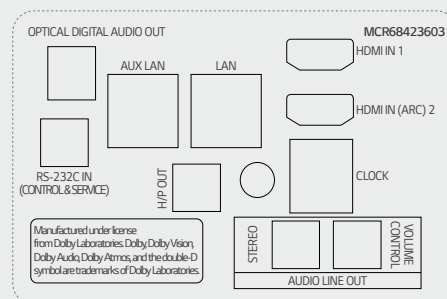

* All images are for illustrative purposes only.

CONNECTIVITY

UR762H0ZC

75"

Rear

Side

UR762H9ZC

75"

Rear

Side

65" / 55" / 50" / 43"

Rear

65" / 55" / 50" / 43"

Rear

* Jack Panels may differ from the above image, so please contact LG sales team to verify before ordering.

Download
LG C-Display+
Mobile App