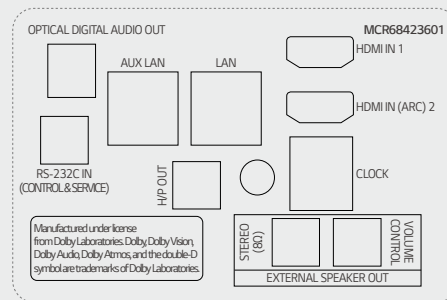

Rear

Side

65" / 55" / 50" / 43"

Rear

65" / 55" / 50" / 43"

Rear

* Jack Panels may differ from the above image, so please contact LG sales team to verify before ordering.

Download
LG C-Display+
Mobile App