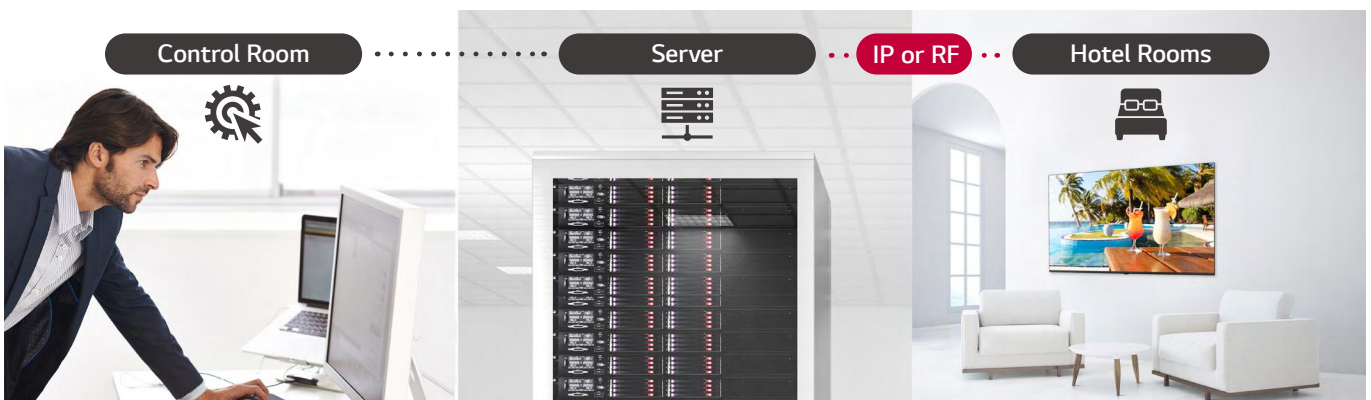

Pro:Centric Direct

The hotel content management solution Pro:Centric Direct offers easy and simple editing tools, making it easy to perform service and IP network-based remote management with a single click. The Pro:Centric Direct solution enables users to edit their interface easily by providing customized interface and efficiently manages all TVs in the room. The latest PCD version provides IoT-based in-room control. These IoT will be your starting point to prepare for the hotel rooms of next generation through artificial intelligence.

* Some features may not be supported based on PCD versions.

Slim Bezel That Makes TV a Sophisticated Objet

UR762H series with a slim bezel is designed to blend into any interior and delivers an immersive viewing experience without any interruption.

* All images are for illustrative purposes only.

SoftAP

Software-enabled Access Point (SoftAP) is a "virtual" Wi-Fi feature that uses TV as a wireless hotspot, enabling guests to connect their own devices to the SoftAP. It supports Bridge Mode, allowing administrators to manage in-room SoftAP information such as signal level, SoftAP passwords, etc.