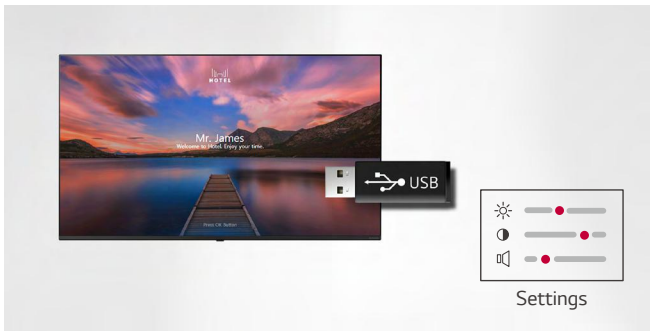

USB Cloning

USB data cloning makes managing multiple displays more efficient for optimal operation. Instead of setting up each display one by one, data can be copied to a USB for one display and can be sent to the other displays through a USB plug-in.