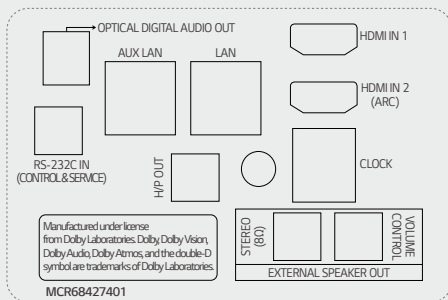

* All images are for illustrative purposes only.

CONNECTIVITY

UR762H0ZC

75"

Rear

Side

UR762H9ZC

75"