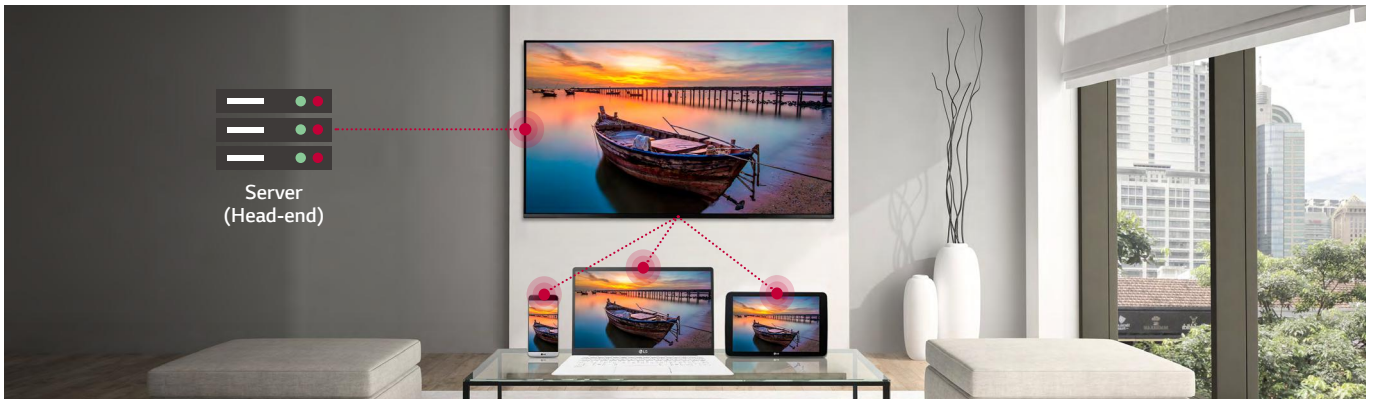

SoftAP

Software-enabled Access Point (SoftAP) is a "virtual" Wi-Fi feature that uses TV as a wireless hotspot, enabling guests to connect their own devices to the SoftAP. It supports Bridge Mode, allowing administrators to manage in-room SoftAP information such as signal level, SoftAP passwords, etc.

- SoftAP should be set in the installation menu after the TV is turned on.
- Screen Share may not be operated at the same time.